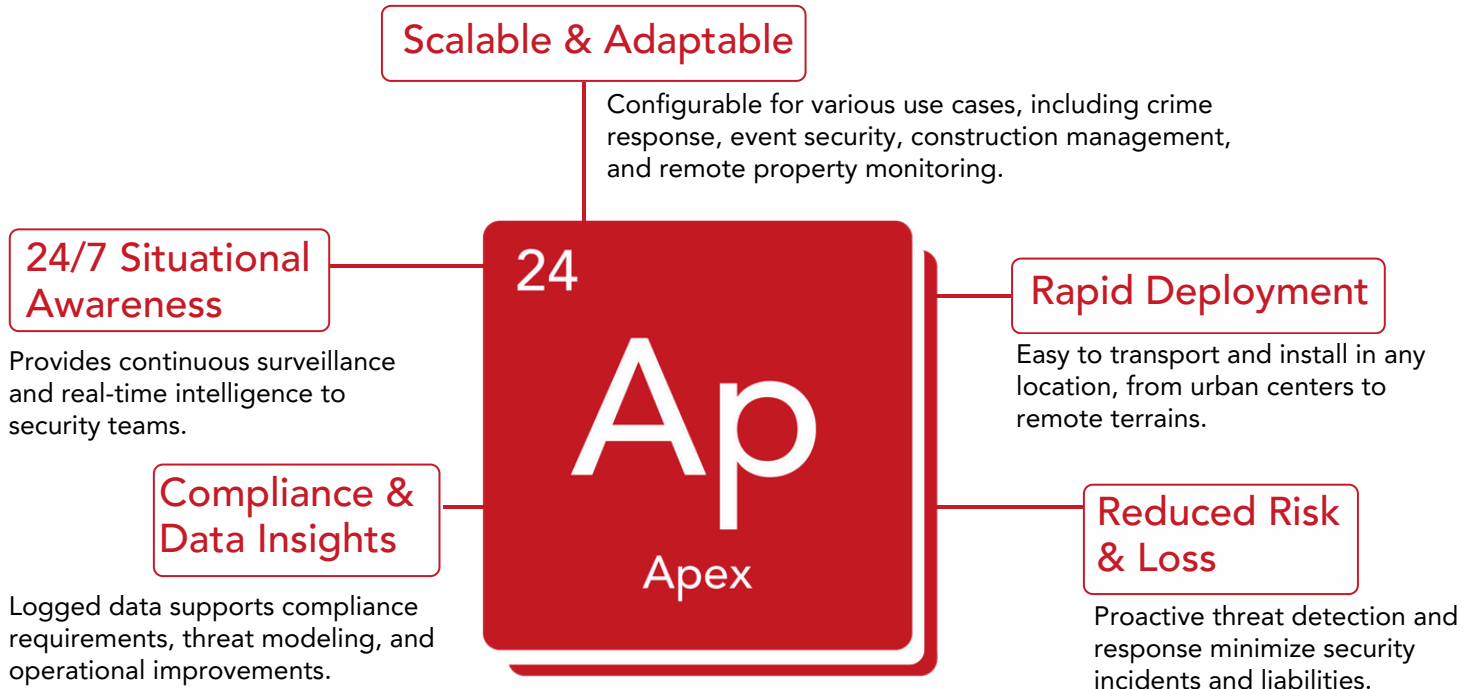

Key Benefits: